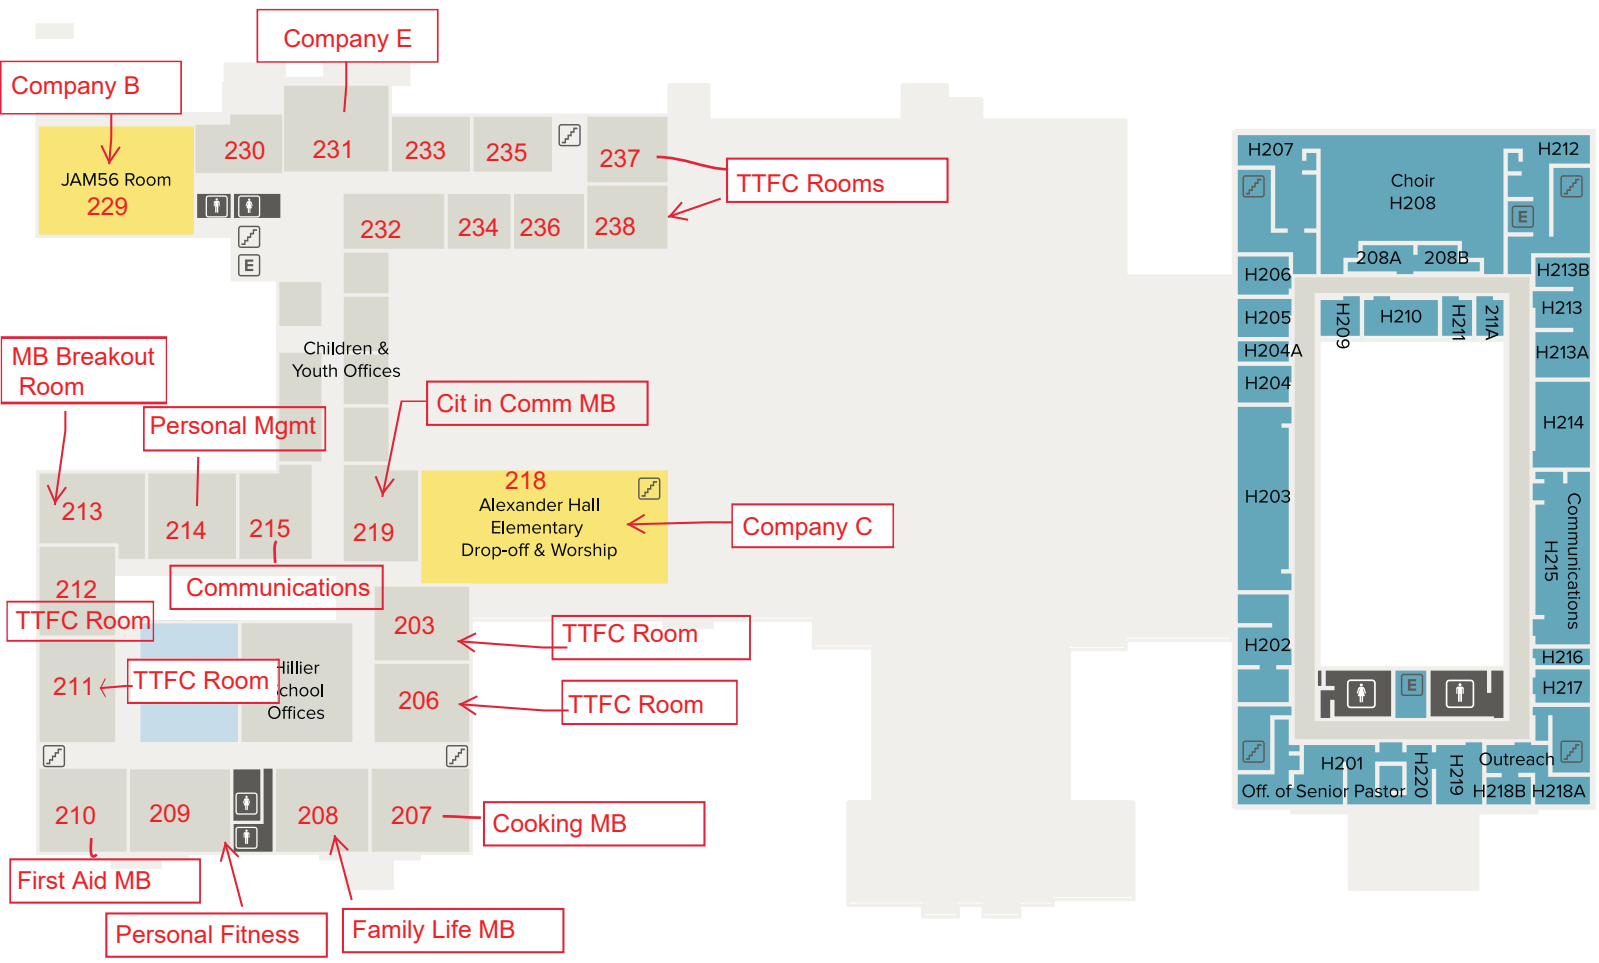

MCFARLIN BLVD.

Alexander Building

Sanctuary Building

Hunt Building

Children's Circle Drive (Park St.)

UNIVERSITY BLVD.

First Floor – Sanctuary, Elliott Hall, Children's Rooms

Bell Center