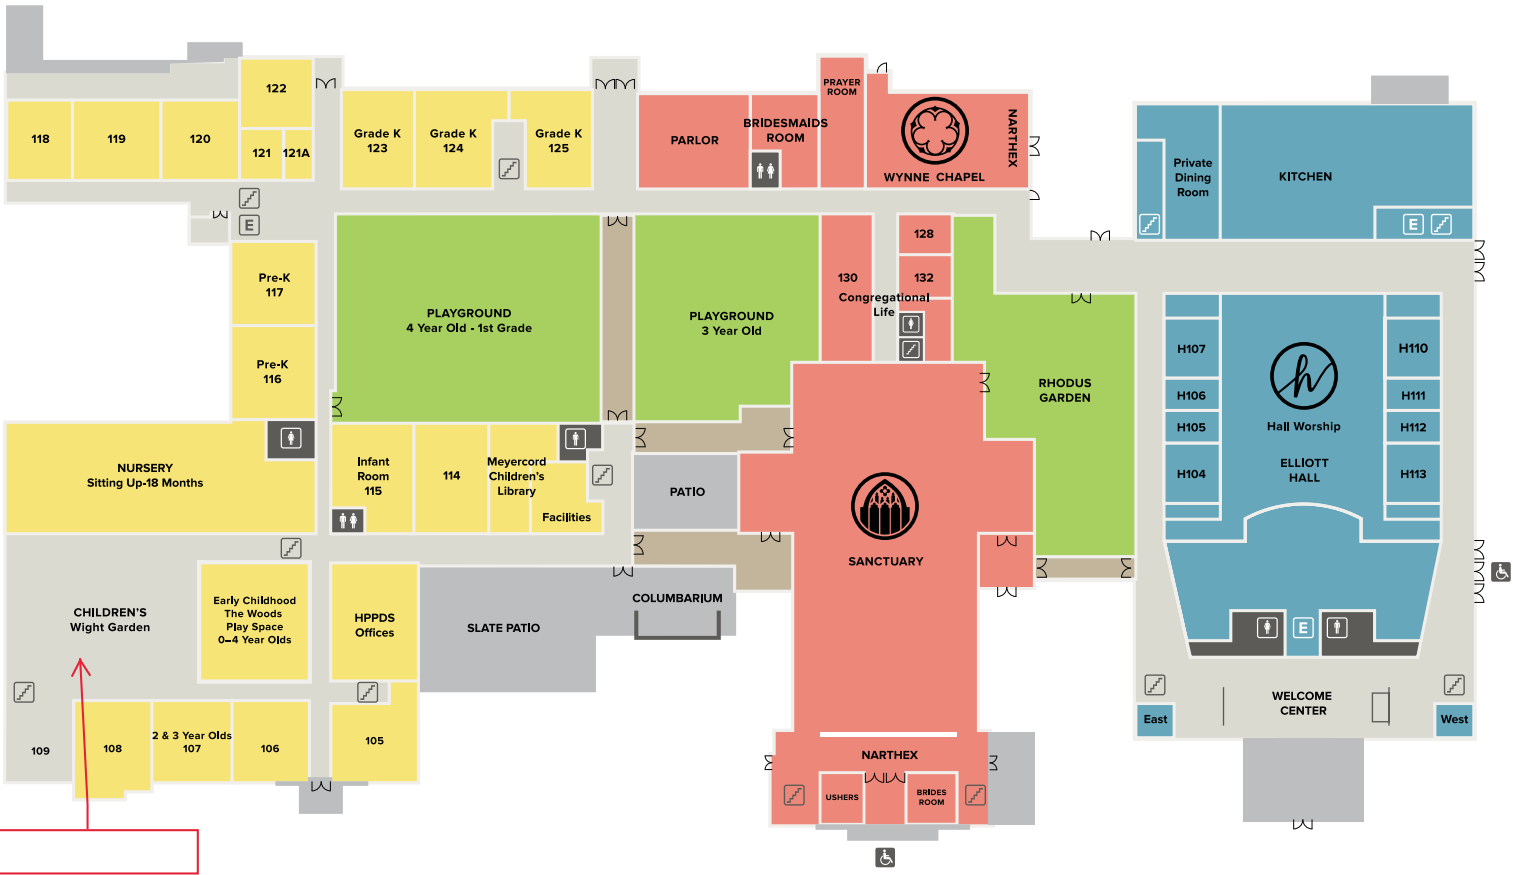

MCFARLIN BLVD.

Alexander Building

Sanctuary Building

Hunt Building

Children's Circle Drive (Park St.)

UNIVERSITY BLVD.

First Floor – Sanctuary, Elliott Hall, Children's Rooms

Bell Center