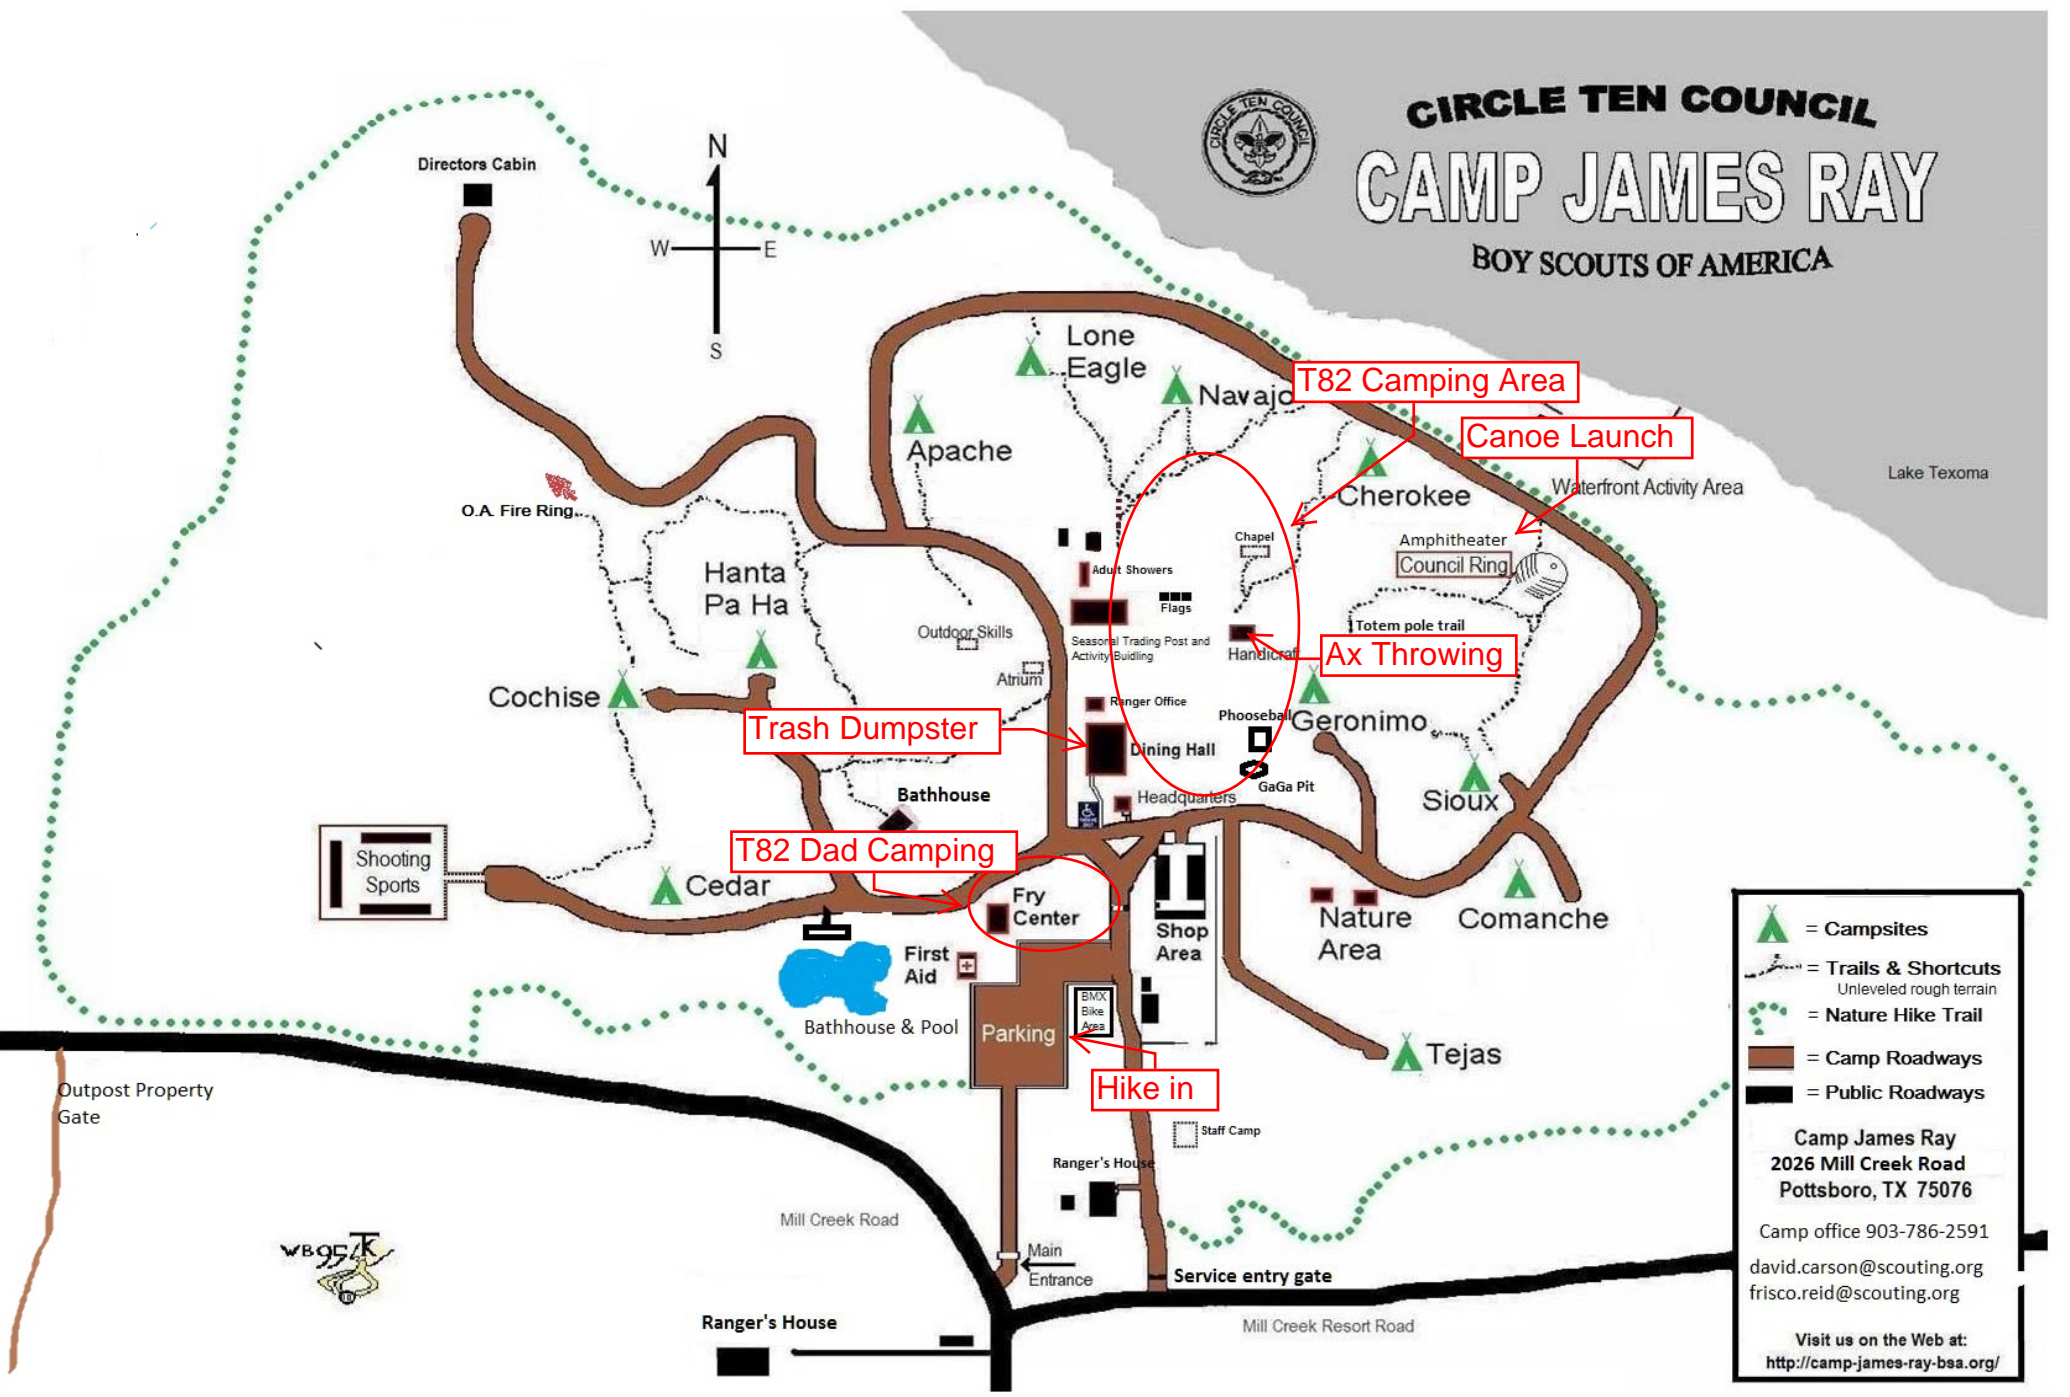

CIRCLE TEN COUNCIL CAMP JAMES RAY

BOY SCOUTS OF AMERICA

Legend:

- = Campsites
- = Trails & Shortcuts
Unleveled rough terrain
- = Nature Hike Trail
- = Camp Roadways
- = Public Roadways

Camp James Ray
2026 Mill Creek Road
Pottsboro, TX 75076